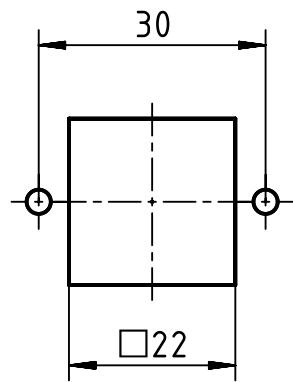

panel cut out

Insert fixing screw M3x6 enclosed

 All Dimensions in mm Original Size DIN A4		Scale 1:1		Free size tol.		Ref.	
 All rights reserved Department EL PD		Created by SPRENB		Inspected by GERB		Date 2019-09-11	
HARTING Electric GmbH & Co. KG D-32339 Espelkamp		Title Han 3M Base Panel 1 Lever				State Final Release	
		Type TB		Number 09 37 003 0301		Doc-Key / ECM-Nr. 100124081/UGD/006/C 500000149677	
						Rev. C Page 1/1	