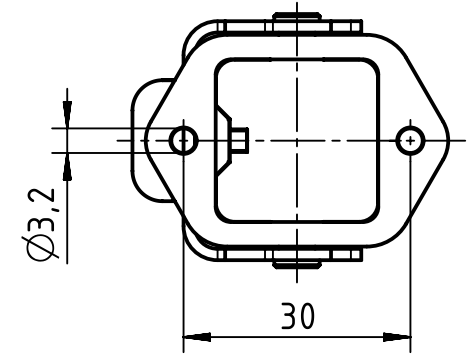

panel cut out

Insert fixing screw M3x6 enclosed

 All Dimensions in mm Original Size DIN A4		Scale 1:1		Free size tol.		Ref.	
 All rights reserved Department EL PD		Created by SPRENB		Inspected by GERB		Date 2019-09-11	
HARTING Electric GmbH & Co. KG D-32339 Espelkamp		Title Han 3M Base Panel 1 Lever				State Final Release	
		Type TB		Number 09 37 003 0301		Doc-Key / ECM-Nr. 100124081/UGD/006/C 500000149677	
						Rev. C Page 1/1	