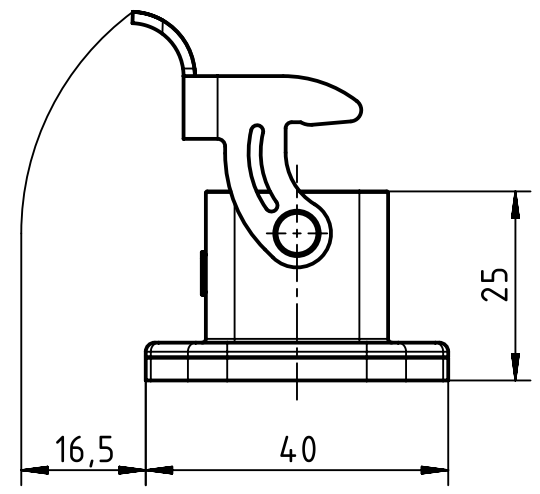

panel cut out

Insert fixing screw M3x6 enclosed

 All Dimensions in mm Original Size DIN A4		Scale 1:1		Free size tol.		Ref.	
 All rights reserved Department EL PD		Created by SPRENB		Inspected by GERB		Date 2019-09-11	
HARTING Electric GmbH & Co. KG D-32339 Espelkamp		Title Han 3M Base Panel 1 Lever				State Final Release	
		Type TB		Number 09 37 003 0301		Doc-Key / ECM-Nr. 100124081/UGD/006/C 500000149677	
						Rev. C Page 1/1	