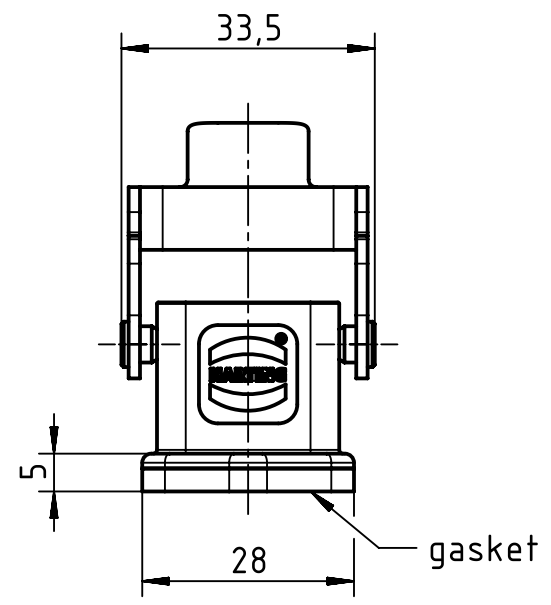

panel cut out

Insert fixing screw M3x6 enclosed

 All Dimensions in mm Original Size DIN A4		Scale 1:1		Free size tol.		Ref.	
 All rights reserved Department EL PD		Created by SPRENB		Inspected by GERB		Date 2019-09-11	
HARTING Electric GmbH & Co. KG D-32339 Espelkamp		Title Han 3M Base Panel 1 Lever				State Final Release	
		Type TB		Number 09 37 003 0301		Doc-Key / ECM-Nr. 100124081/UGD/006/C 500000149677	
						Rev. C Page 1/1	