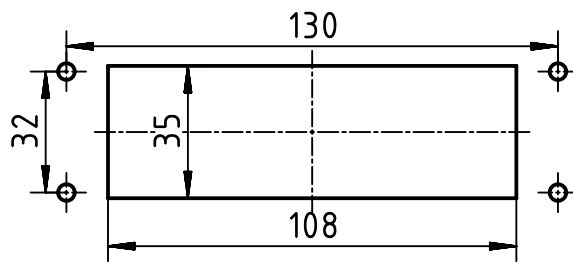

(1:2) panel cut out

	All rights reserved		Scale 1:1		Free size tol.		Ref.	
	Department EL PD		Created by FINKEV	Inspected by GERB	Standardisation GARSKE	Date 2020-09-03	State Final Release	
HARTING Electric GmbH & Co. KG D-32339 Espelkamp			Title Han M Base Panel for Central Lever				Doc-Key / ECM-Nr. 100179181/UGD/005/C 500000179120	
			Type TB	Number 09 37 024 0381			Rev. C	Page 1/1