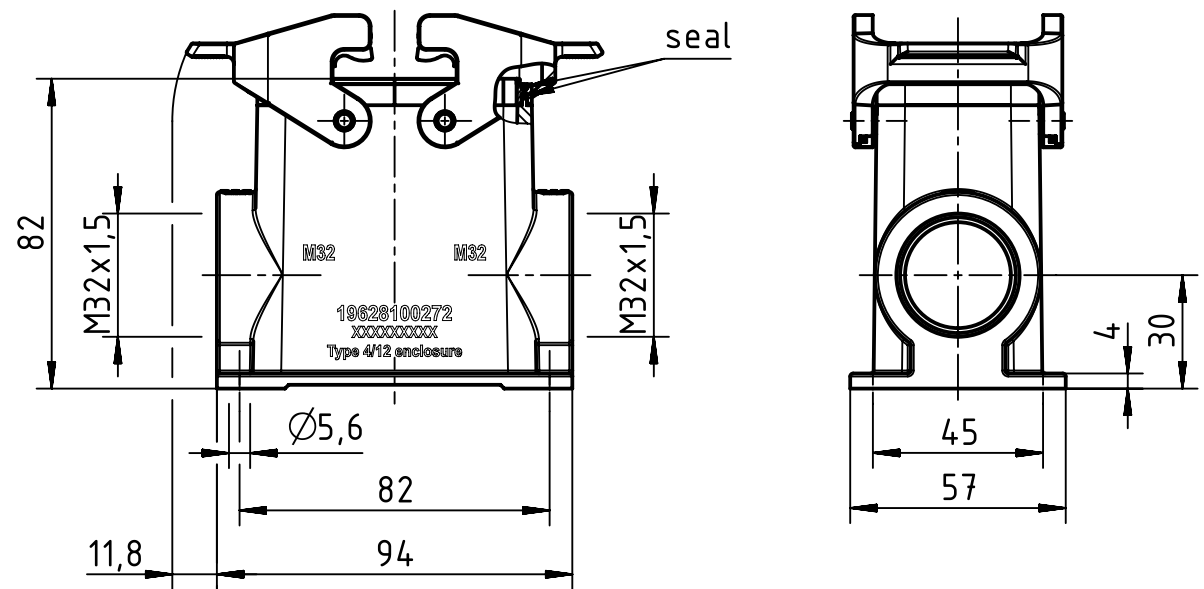

1 2 3 4 5 6

A
B
C
D

	All Dimensions in mm Original Size DIN A4		Scale 1:2	Free size tol.		Ref.
						Sub.
	All rights reserved		Created by SPRENB	Inspected by GERB	Standardisation GARSKE	Date 2019-12-04
	Department EL PD		Title Han EMC/B 10 Base Panel			State Final Release
HARTING Electric GmbH & Co. KG D-32339 Espelkamp			Type TB	Number 19 62 810 0272		Doc-Key / ECM-Nr. 100565591/UGD/004/C 500000161045
					Rev. C	Page 1/1