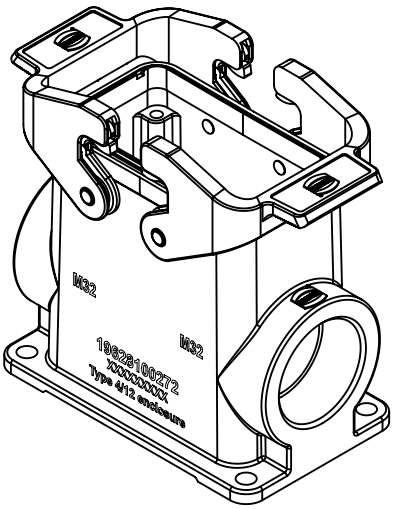

1 2 3 4 5 6

A
B
C
D

	All Dimensions in mm Original Size DIN A4		Scale 1:2	Free size tol.		Ref.
						Sub.
	All rights reserved		Created by SPRENB	Inspected by GERB	Standardisation GARSKE	Date 2019-12-04
	Department EL PD		Title Han EMC/B 10 Base Panel			State Final Release
HARTING Electric GmbH & Co. KG D-32339 Espelkamp			Type TB	Number 19 62 810 0272		Doc-Key / ECM-Nr. 100565591/UGD/004/C 500000161045
					Rev. C	Page 1/1