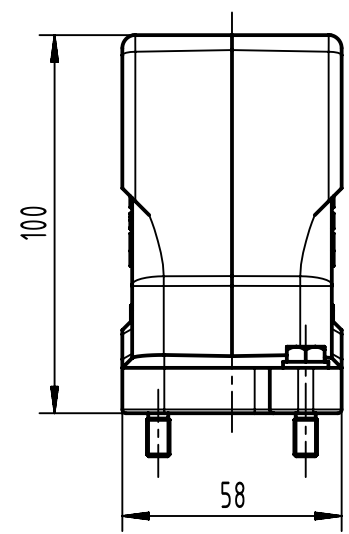

1 2 3 4 5 6

A

B

C

D

X (2:1)

M32x1,5

	All Dimensions in mm Original Size DIN A4	Scale 1:2			Free size tol.		Ref.	
		All rights reserved Department EL PD		Created by SPRENB	Inspected by GERB	Standardisation	Date 2021-09-10	State Final Release
HARTING D-32339 Espelkamp		Title Han 6HPR Hood Top Entry M32 Screw lock					Doc-Key / ECM-Nr. 100208606/UGD/004/D 500000201415	
		Type TB	Number 19 40 006 0412			Rev. D	Page 1/1	