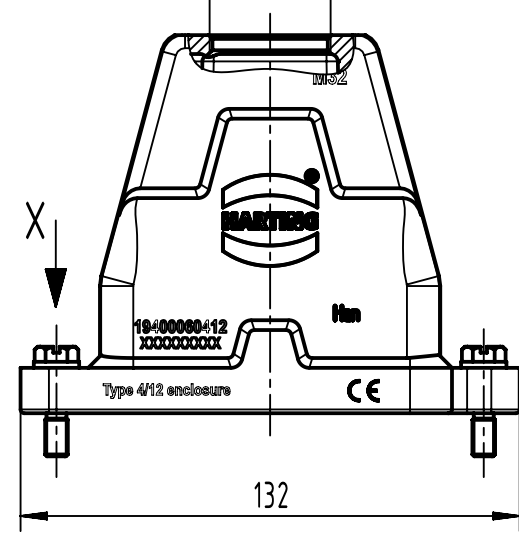

1 2 3 4 5 6

A

B

C

D

X (2:1)

M32x1,5

	All Dimensions in mm Original Size DIN A4	Scale 1:2			Free size tol.		Ref.	
		All rights reserved Department EL PD		Created by SPRENB	Inspected by GERB	Standardisation	Date 2021-09-10	State Final Release
HARTING D-32339 Espelkamp		Title Han 6HPR Hood Top Entry M32 Screw lock					Doc-Key / ECM-Nr. 100208606/UGD/004/D 500000201415	
		Type TB	Number 19 40 006 0412			Rev. D	Page 1/1	