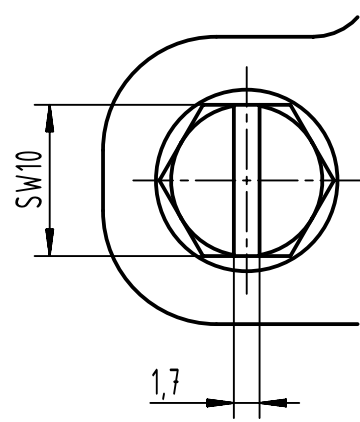

1 2 3 4 5 6

A

B

C

D

X (2:1)

M32x1,5

	All Dimensions in mm Original Size DIN A4	Scale 1:2			Free size tol.		Ref.	
		All rights reserved Department EL PD		Created by SPRENB	Inspected by GERB	Standardisation	Date 2021-09-10	State Final Release
HARTING D-32339 Espelkamp		Title Han 6HPR Hood Top Entry M32 Screw lock					Doc-Key / ECM-Nr. 100208606/UGD/004/D 500000201415	
		Type TB	Number 19 40 006 0412			Rev. D	Page 1/1	