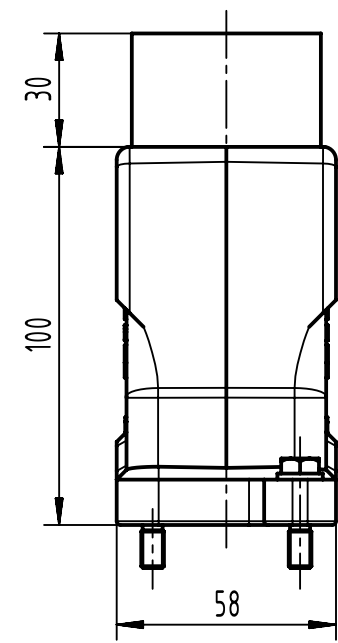

1 2 3 4 5 6

A

B

C

D

X (2:1)

	All Dimensions in mm Original Size DIN A4	Scale 1:2		Free size tol.		Ref.	
		Created by SPRENB		Inspected by GERB		Standardisation	
	All rights reserved Department EL PD	Title Han 6HPR Hood Top M40-SL/HC-Mod 650A4kV				Doc-Key / ECM-Nr. 100193728/UGD/004/F 500000201415	
		HARTING D-32339 Espelkamp		Type TB	Number 19 40 006 0418		Rev. F