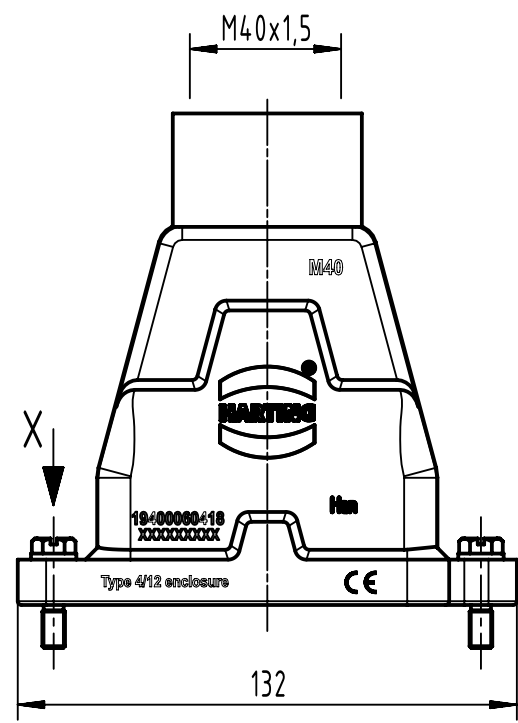

1 2 3 4 5 6

A

B

C

D

X (2:1)

	All Dimensions in mm Original Size DIN A4	Scale 1:2		Free size tol.		Ref.	
		Created by SPRENB		Inspected by GERB		Standardisation	
	All rights reserved Department EL PD	Title Han 6HPR Hood Top M40-SL/HC-Mod 650A4kV				Doc-Key / ECM-Nr. 100193728/UGD/004/F 500000201415	
		HARTING D-32339 Espelkamp		Type TB	Number 19 40 006 0418		Rev. F