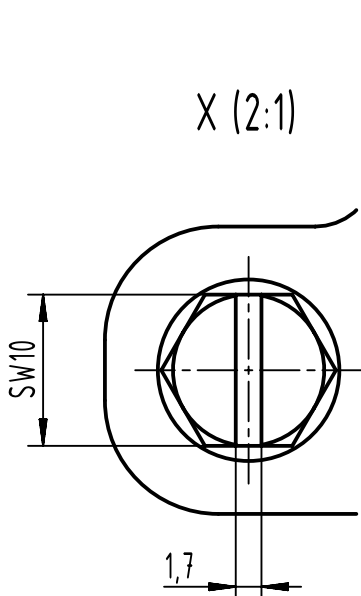

1 2 3 4 5 6

A

B

C

D

X (2:1)

	All Dimensions in mm Original Size DIN A4	Scale 1:2		Free size tol.		Ref.	
		Created by SPRENB		Inspected by GERB		Standardisation	
	All rights reserved Department EL PD	Title Han 6HPR Hood Top M40-SL/HC-Mod 650A4kV				Doc-Key / ECM-Nr. 100193728/UGD/004/F 500000201415	
		HARTING D-32339 Espelkamp		Type TB	Number 19 40 006 0418		Rev. F