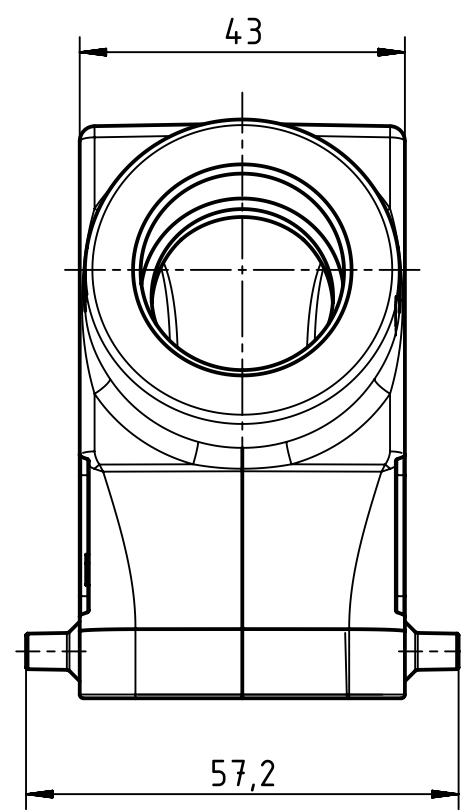

1 2 3 4 5 6

A

B

C

D

 All Dimensions in mm Original Size DIN A4	Scale	Free size tol.		Ref.	
	1:1			Sub.	
 All rights reserved Department EL PD	Created by	Inspected by	Standardisation	Date	State
	HELLMANN	GERB	RUETERA	2020-02-27	Final Release
HARTING Electric GmbH & Co. KG D-32339 Espelkamp	Title				Doc-Key / ECM-Nr. 100207102/UGD/004/D 500000166910
	Han B Hood Side Entry 4 Pegs PG 21				
Type		Number		Rev.	Page
TB		09 30 016 0520		D	1/1