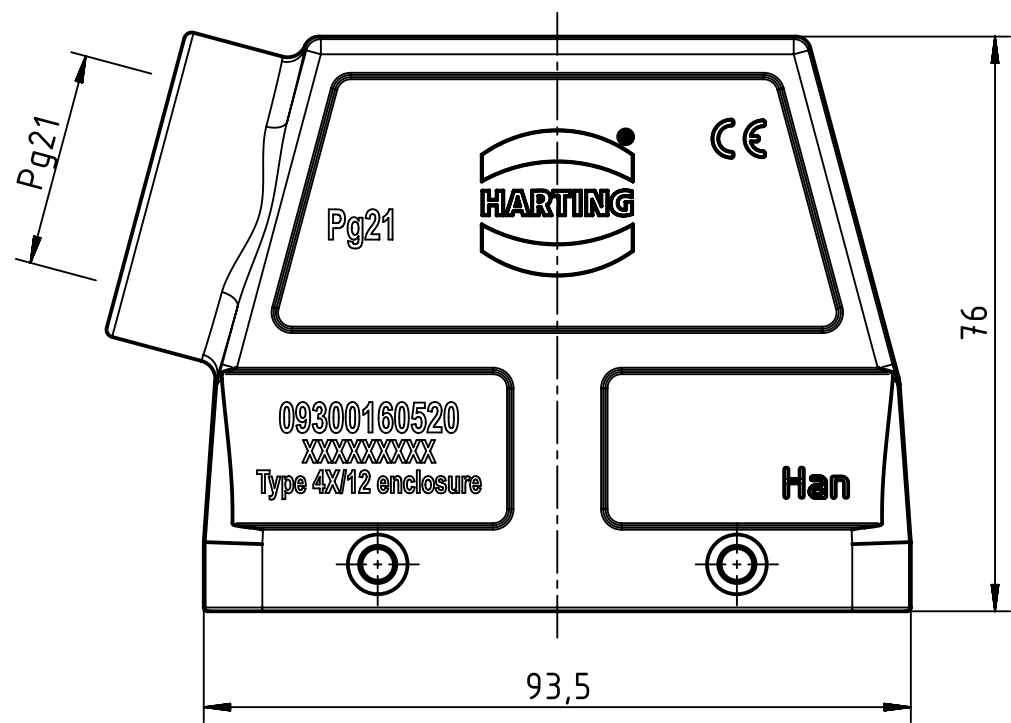

1 2 3 4 5 6

A

B

C

D

 All Dimensions in mm Original Size DIN A4	Scale	Free size tol.		Ref.	
	1:1			Sub.	
 All rights reserved Department EL PD	Created by	Inspected by	Standardisation	Date	State
	HELLMANN	GERB	RUETERA	2020-02-27	Final Release
HARTING Electric GmbH & Co. KG D-32339 Espelkamp	Title				Doc-Key / ECM-Nr. 100207102/UGD/004/D 500000166910
	Han B Hood Side Entry 4 Pegs PG 21				
Type		Number		Rev.	Page
TB		09 30 016 0520		D	1/1