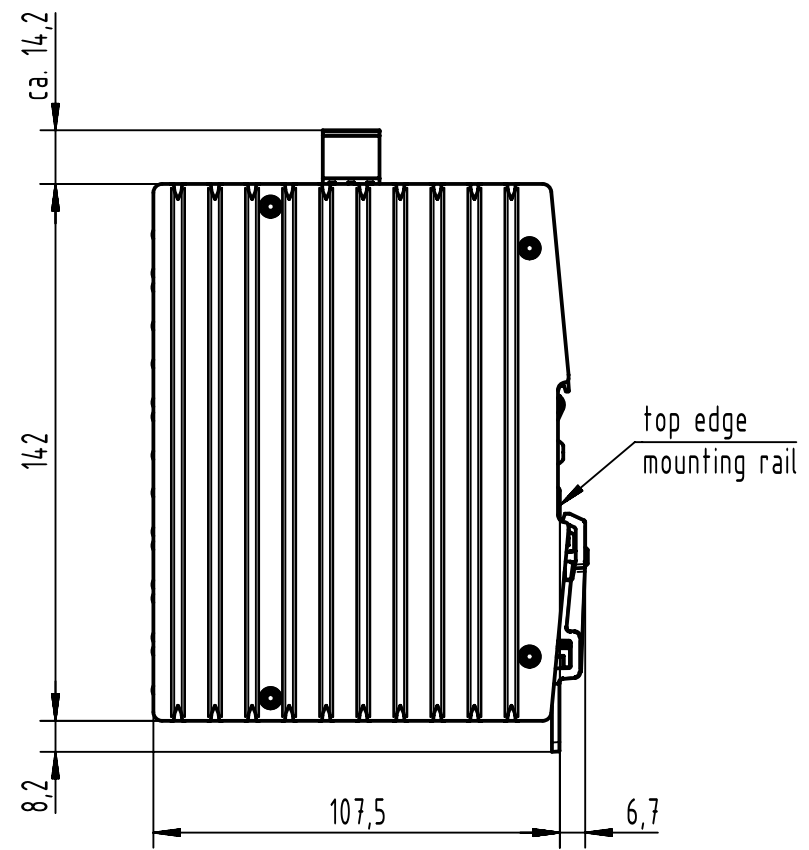

1 2 3 4 5 6

A

B

C

D

for mounting rail acc. to DIN EN 60715

	All rights reserved Department EL PD	All Dimensions in mm Original Size DIN A4		Scale 1:2	Free size tol.		Ref. Sub.			
		Created by HOLLERT		Inspected by KLEINEM		Standardisation		Date 2021-11-25		State Final Release
HARTING D-32339 Espelkamp		Title Ha-VIS eCon 3080B-A-PP					Doc-Key / ECM-Nr. 100627437/UGD/002/C 500000204800			
		Type TB		Number 24 03 108 0030			Rev. C		Page 1/1	