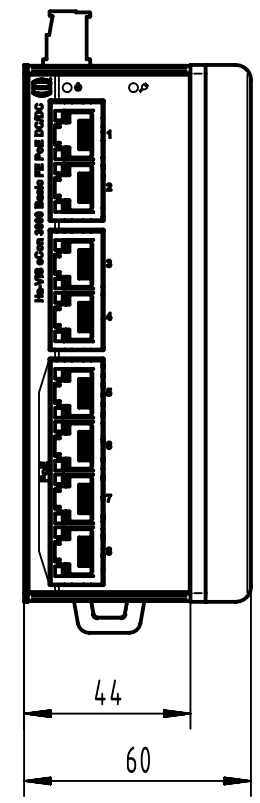

1 2 3 4 5 6

A

B

C

D

for mounting rail acc. to DIN EN 60715

	All rights reserved Department EL PD	All Dimensions in mm Original Size DIN A4		Scale 1:2	Free size tol.		Ref. Sub.			
		Created by HOLLERT		Inspected by KLEINEM		Standardisation		Date 2021-11-25		State Final Release
HARTING D-32339 Espelkamp		Title Ha-VIS eCon 3080B-A-PP					Doc-Key / ECM-Nr. 100627437/UGD/002/C 500000204800			
		Type TB		Number 24 03 108 0030			Rev. C		Page 1/1	