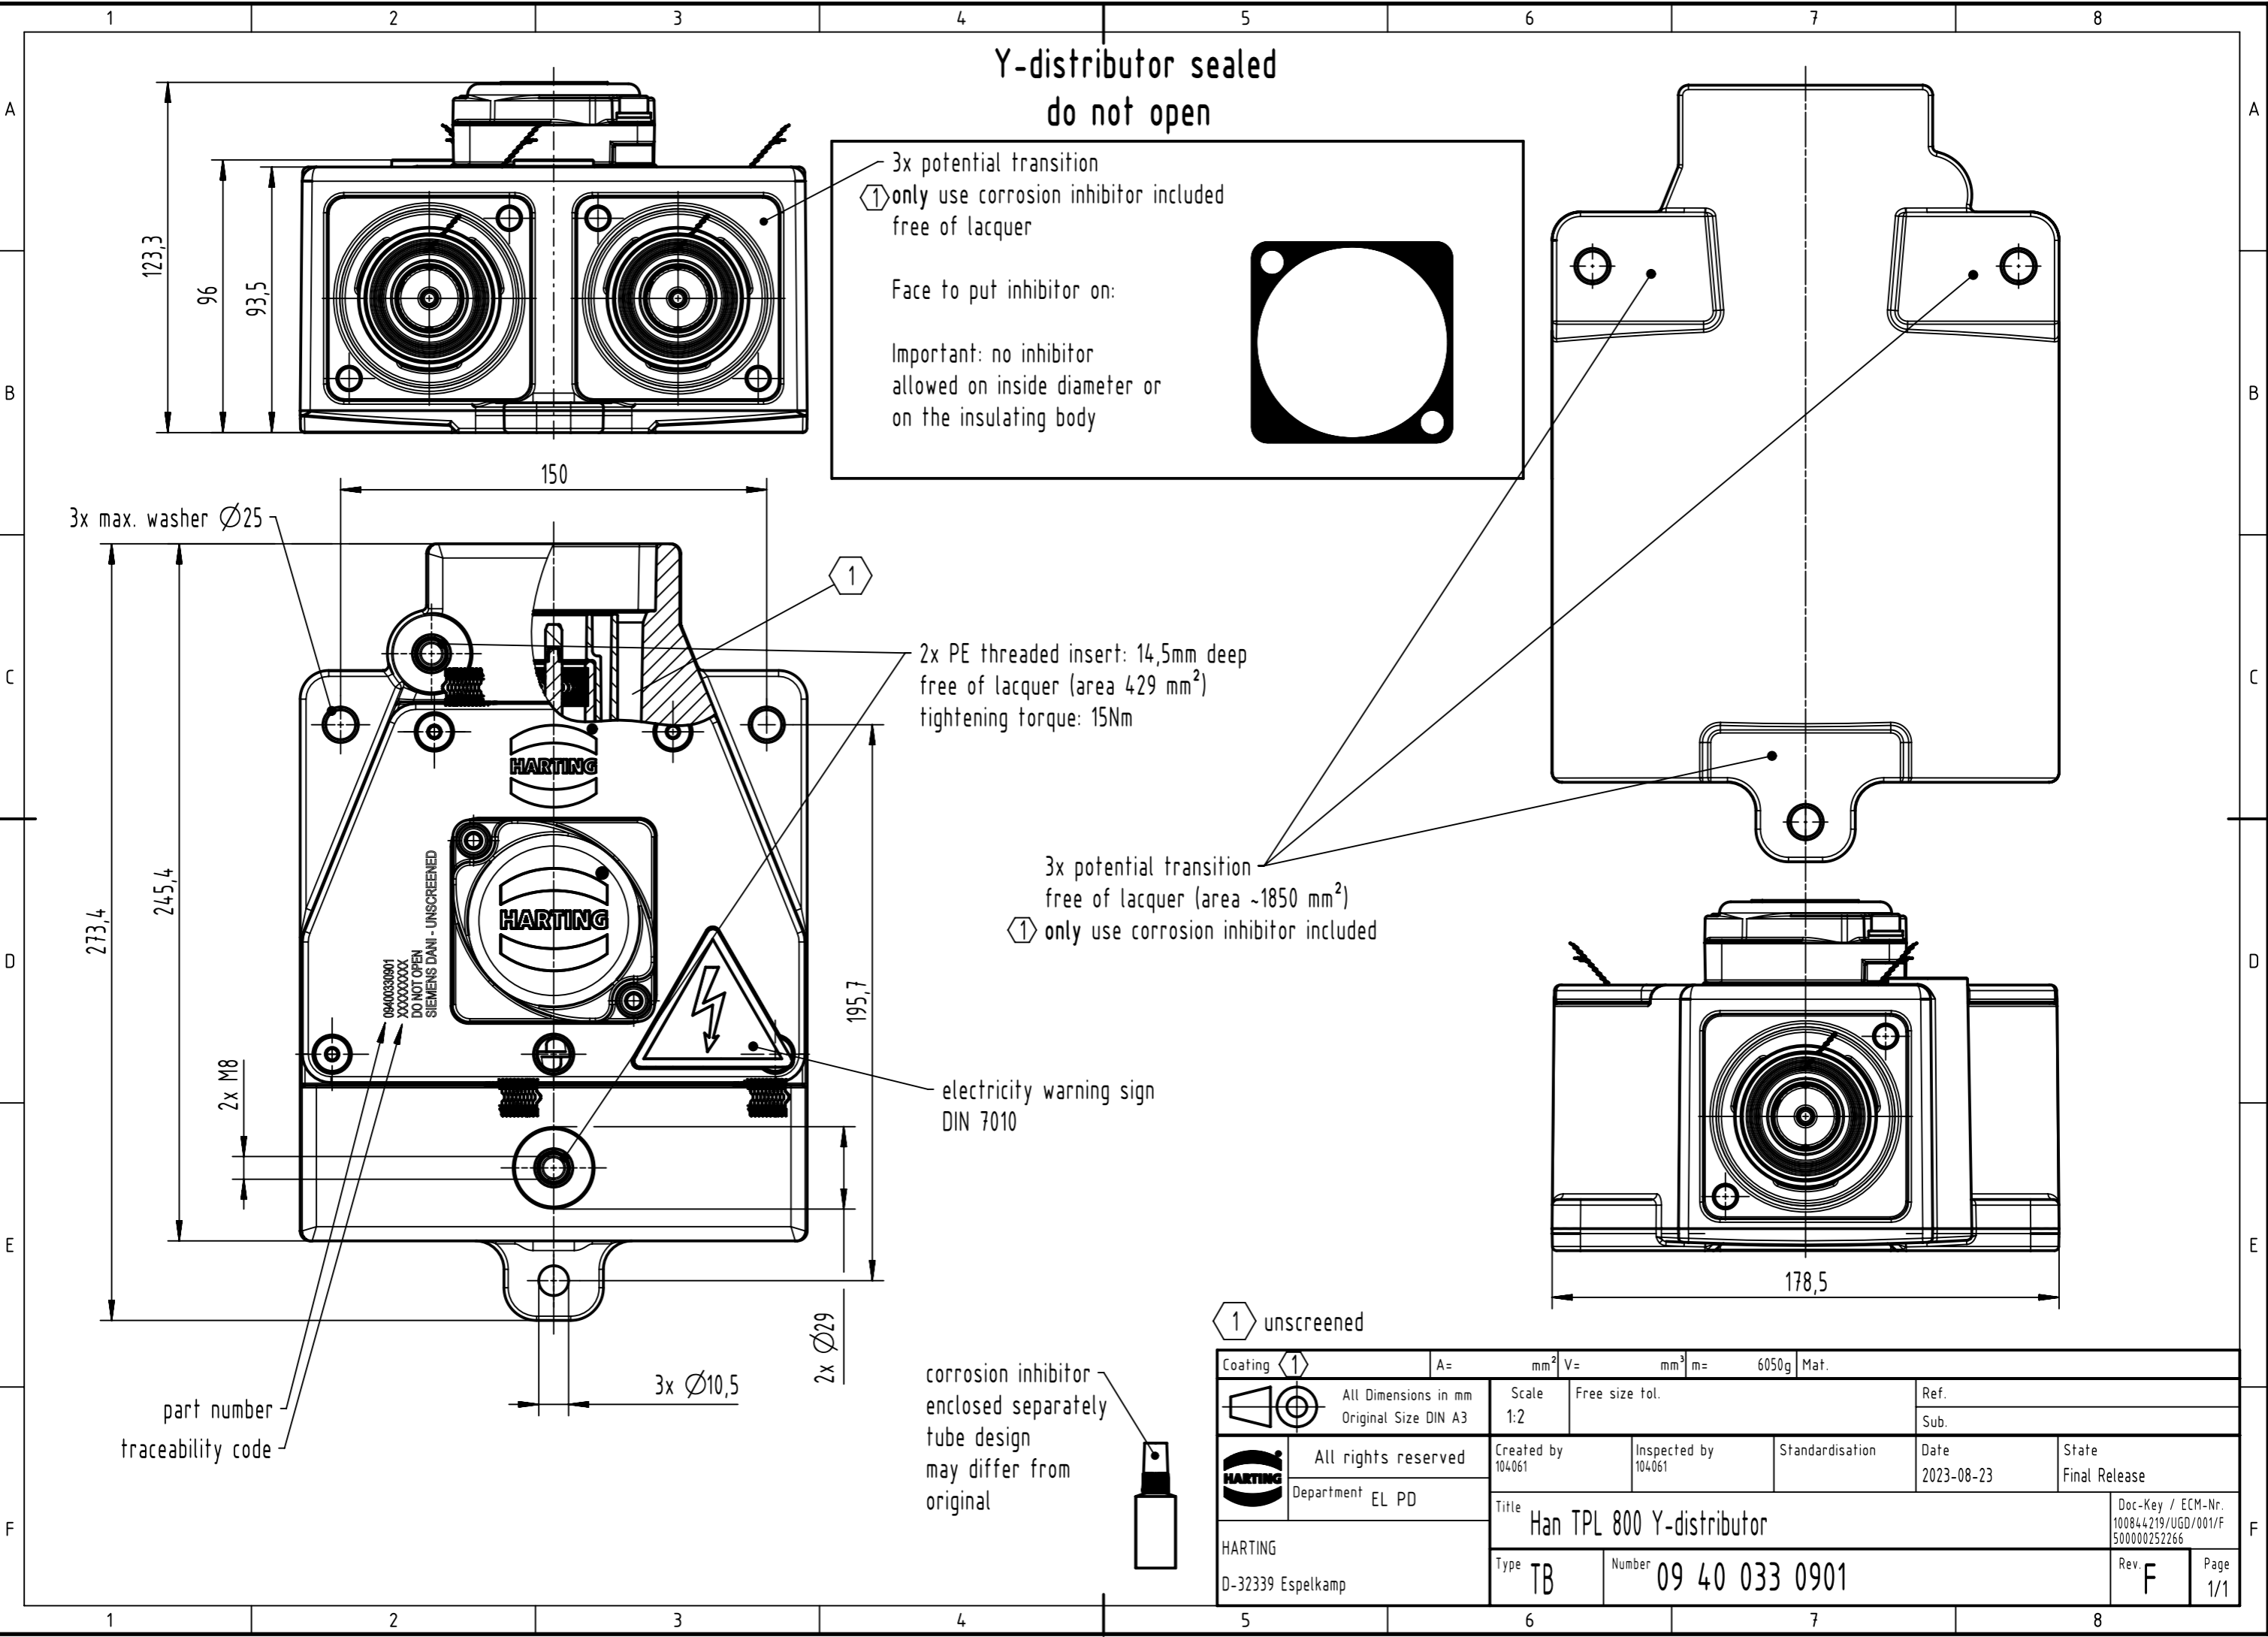

**Y-distributor sealed
do not open**

① unscreened

Coating ①	A=	mm ²	V=	mm ³	m=	6050g	Mat.
	All Dimensions in mm Original Size DIN A3		Scale 1:2	Free size tol.		Ref.	Sub.
	All rights reserved Department EL PD		Created by 104061	Inspected by 104061	Standardisation	Date 2023-08-23	State Final Release
HARTING D-32339 Espelkamp		Title Han TPL 800 Y-distributor			Doc-Key / ECM-Nr. 100844219/UGD/001/F 50000252266		Rev. F Page 1/1
		Type TB	Number 09 40 033 0901				