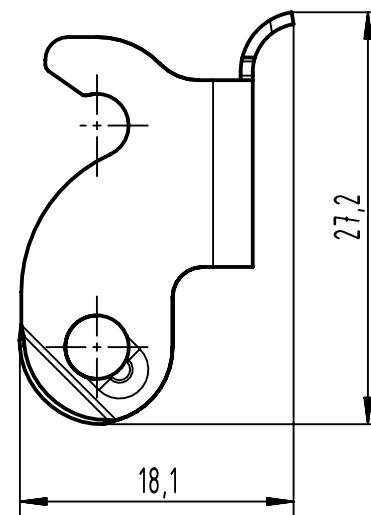

1 2 3 4 5 6

A

B

C

D

	All rights reserved Department EL PD	All Dimensions in mm Original Size DIN A4	Scale 2:1	Free size tol.		Ref.	
		HARTING D-32339 Espelkamp	Created by HOLLERT	Inspected by HERBRECHTSME	Standardisation	Date 2023-10-24	State Final Release
Title Han 1A-lever metal						Doc-Key / ECM-Nr. 100808774/UGD/001/C 500000256088	
		Type TB	Number 09 10 000 5200			Rev. C	Page 1/1