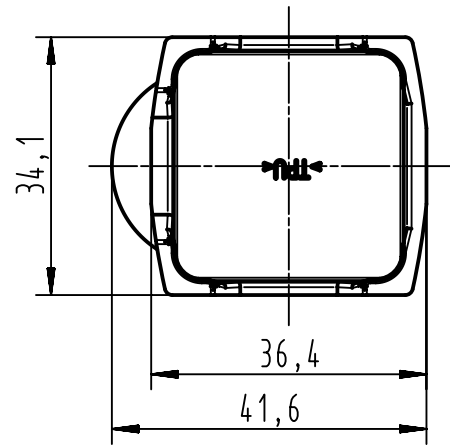

1 2 3 4 5 6

A

B

C

D

	All rights reserved Department EL PD - DE	All Dimensions in mm Original Size DIN A4		Scale 1:1	Free size tol.		Ref.		
		HARTING Electric GmbH & Co. KG D-32339 Espelkamp		Created by SPREENB	Inspected by RIEPE	Standardisation SCHMIDTM	Date 2013-10-01	State Final Release	
Title Han-Yellock 10 Protection cover for hoods							Doc-Key / ECM-Nr. 100530838/UGD/001/A 500000066889		
Type TB			Number 11 20 003 5407				Rev. A	Page 1/1	