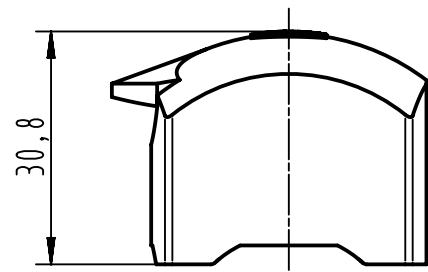

1 2 3 4 5 6

A

B

C

D

	All rights reserved Department EL PD - DE	All Dimensions in mm Original Size DIN A4		Scale 1:1	Free size tol.		Ref.		
		HARTING Electric GmbH & Co. KG D-32339 Espelkamp		Created by SPREENB	Inspected by RIEPE	Standardisation SCHMIDTM	Date 2013-10-01	State Final Release	
Title Han-Yellock 10 Protection cover for hoods							Doc-Key / ECM-Nr. 100530838/UGD/001/A 500000066889		
Type TB			Number 11 20 003 5407				Rev. A	Page 1/1	