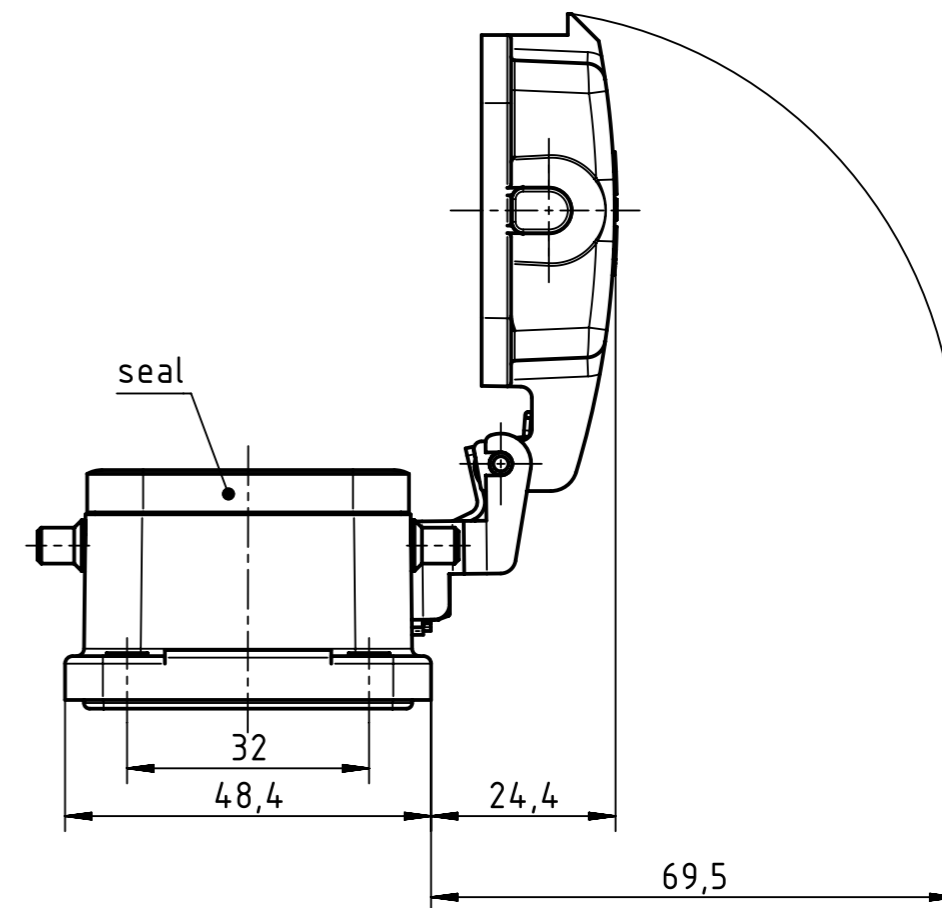

F 180°

	All Dimensions in mm Original Size DIN A3		Scale 1:1	Free size tol.		Ref.	
	All rights reserved Department EL PD - DE		Created by LONGL	Inspected by DINGB	Standardisation TIEMANNA	Date 2016-10-11	State Final Release
HARTING Electric GmbH & Co. KG D-32339 Espelkamp		Title Han 24B-HBM IP 67 w. self-locking cover				Doc-Key / ECM-Nr. 100653203/UGD/004/B 500000109882	
		Type TB	Number 09 30 024 1314			Rev. B	Page 1/1