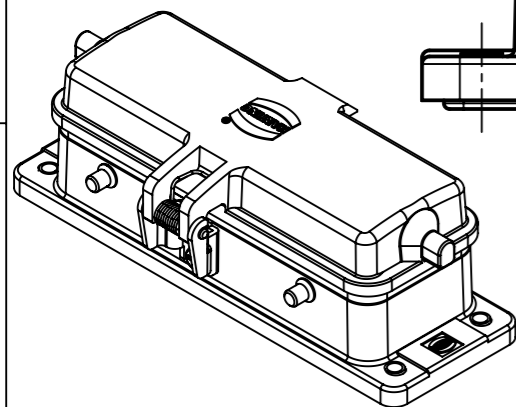

F 180°

	All Dimensions in mm Original Size DIN A3		Scale 1:1	Free size tol.		Ref.	
	All rights reserved Department EL PD - DE		Created by LONGL	Inspected by DINGB	Standardisation TIEMANNA	Date 2016-10-11	State Final Release
HARTING Electric GmbH & Co. KG D-32339 Espelkamp		Title Han 24B-HBM IP 67 w. self-locking cover				Doc-Key / ECM-Nr. 100653203/UGD/004/B 500000109882	
		Type TB	Number 09 30 024 1314			Rev. B	Page 1/1