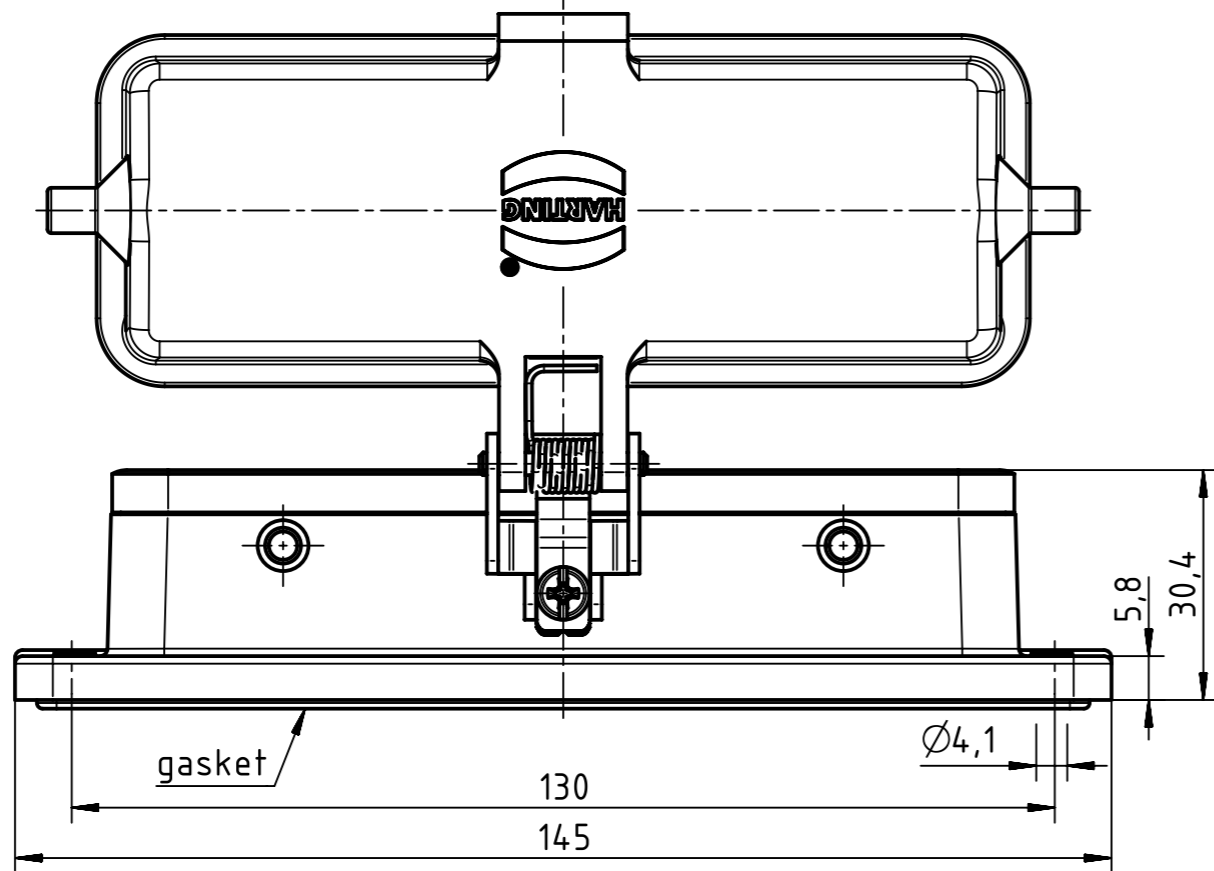

F 180°

	All Dimensions in mm Original Size DIN A3		Scale 1:1	Free size tol.		Ref.	
	All rights reserved Department EL PD - DE		Created by LONGL	Inspected by DINGB	Standardisation TIEMANNA	Date 2016-10-11	State Final Release
HARTING Electric GmbH & Co. KG D-32339 Espelkamp		Title Han 24B-HBM IP 67 w. self-locking cover				Doc-Key / ECM-Nr. 100653203/UGD/004/B 500000109882	
		Type TB	Number 09 30 024 1314			Rev. B	Page 1/1