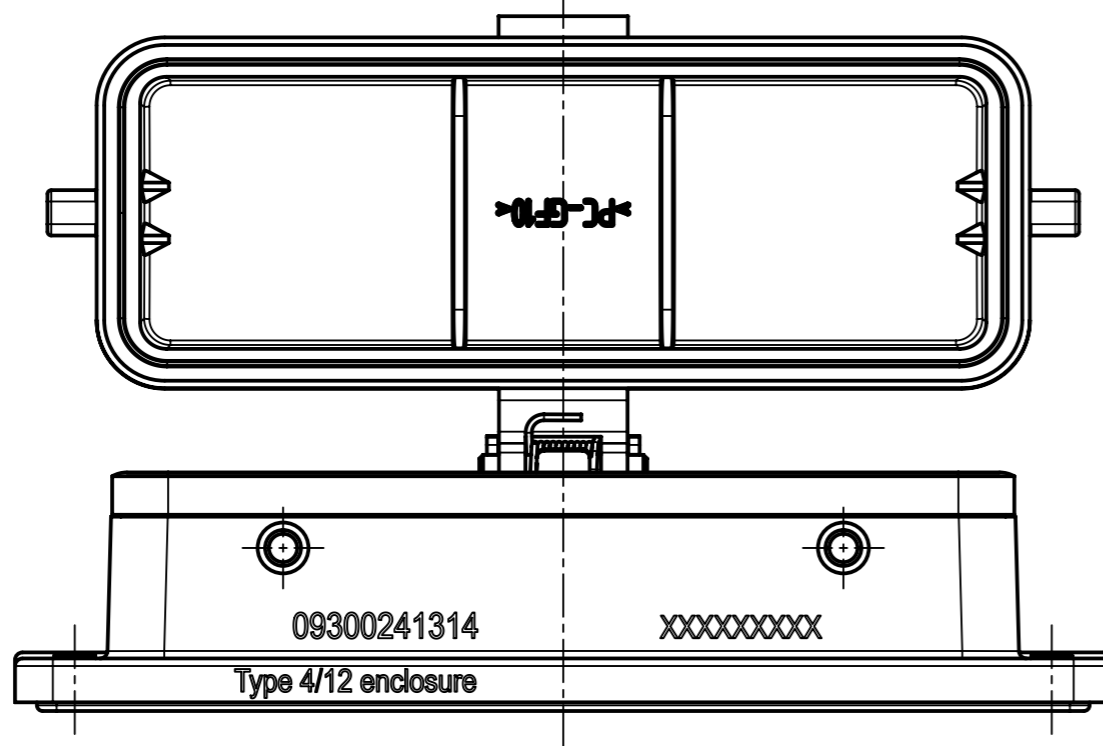

F 180°

	All Dimensions in mm Original Size DIN A3		Scale 1:1	Free size tol.		Ref.	
	All rights reserved Department EL PD - DE		Created by LONGL	Inspected by DINGB	Standardisation TIEMANNA	Date 2016-10-11	State Final Release
HARTING Electric GmbH & Co. KG D-32339 Espelkamp		Title Han 24B-HBM IP 67 w. self-locking cover				Doc-Key / ECM-Nr. 100653203/UGD/004/B 500000109882	
		Type TB	Number 09 30 024 1314			Rev. B	Page 1/1