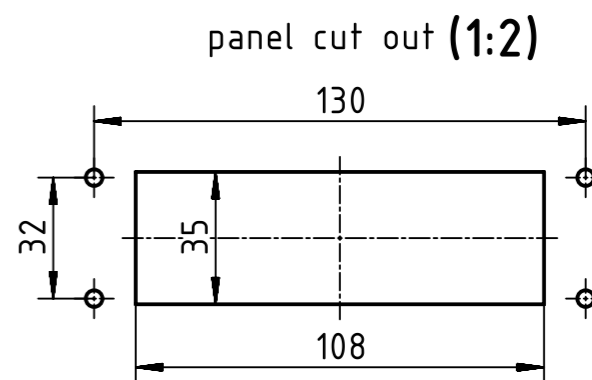

F 180°

	All Dimensions in mm Original Size DIN A3		Scale 1:1	Free size tol.		Ref.	
	All rights reserved Department EL PD - DE		Created by LONGL	Inspected by DINGB	Standardisation TIEMANNA	Date 2016-10-11	State Final Release
HARTING Electric GmbH & Co. KG D-32339 Espelkamp		Title Han 24B-HBM IP 67 w. self-locking cover				Doc-Key / ECM-Nr. 100653203/UGD/004/B 500000109882	
		Type TB	Number 09 30 024 1314			Rev. B	Page 1/1